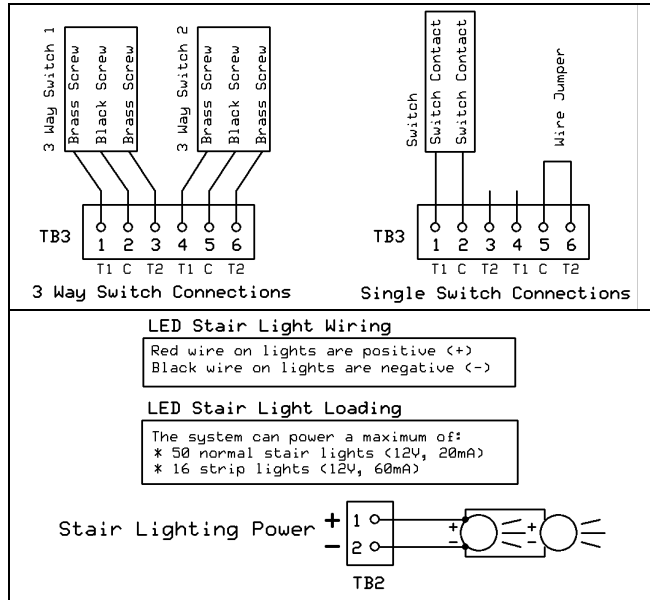

**Stair Lighting
Controller
Model 1000**

Visit us at
ReactiveLighting.com

Manufacturer	Reactive Lighting	Voltage	12 VDC
Model	1000	Rated Amps	1.5 A
		Watts	18 VA

Designed and
Assembled in
Canada