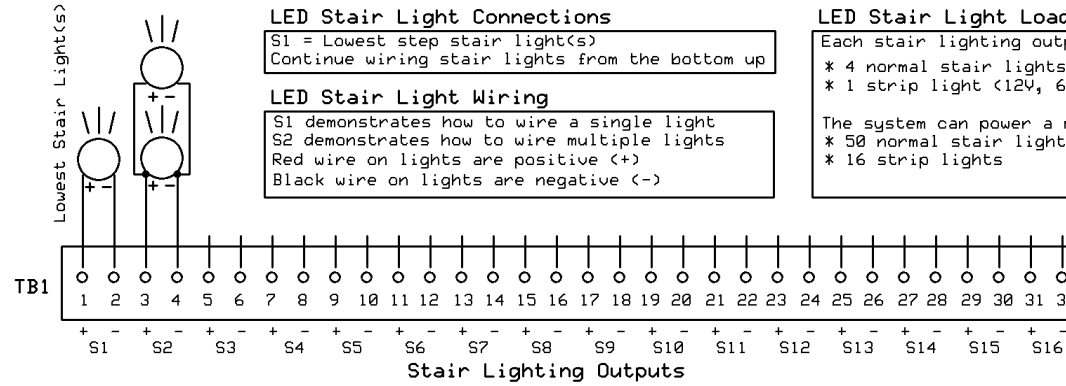

# Stair Lighting Controller Model 2000

### LED Stair Light Loading

Each stair lighting output can power:  
\* 4 normal stair lights (12V, 20mA)  
\* 1 strip light (12V, 60mA)

The system can power a maximum of:  
\* 50 normal stair lights  
\* 16 strip lights