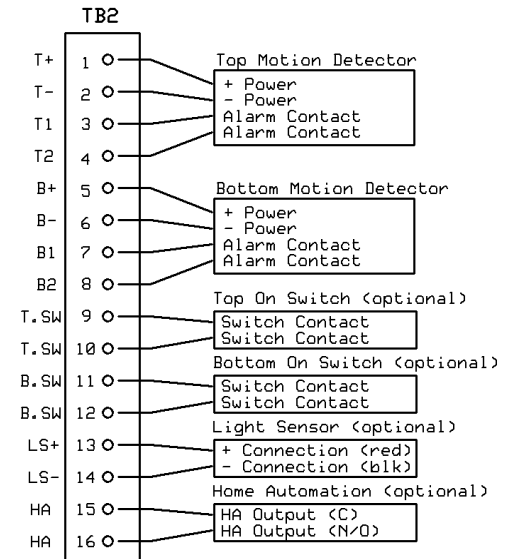

Green LED
* On = Power On
* Flashing = System Activity

Red LED
* Off = Normal
* Single Flash = Lighting Power Fault
* Double Flash = Motion Power Fault

Visit us at ReactiveLighting.com

Manufacturer	Reactive Lighting	Voltage	12 VDC
Model	2000	Rated Amps	1.5 A
		Watts	18 VA

Designed and Assembled in Canada